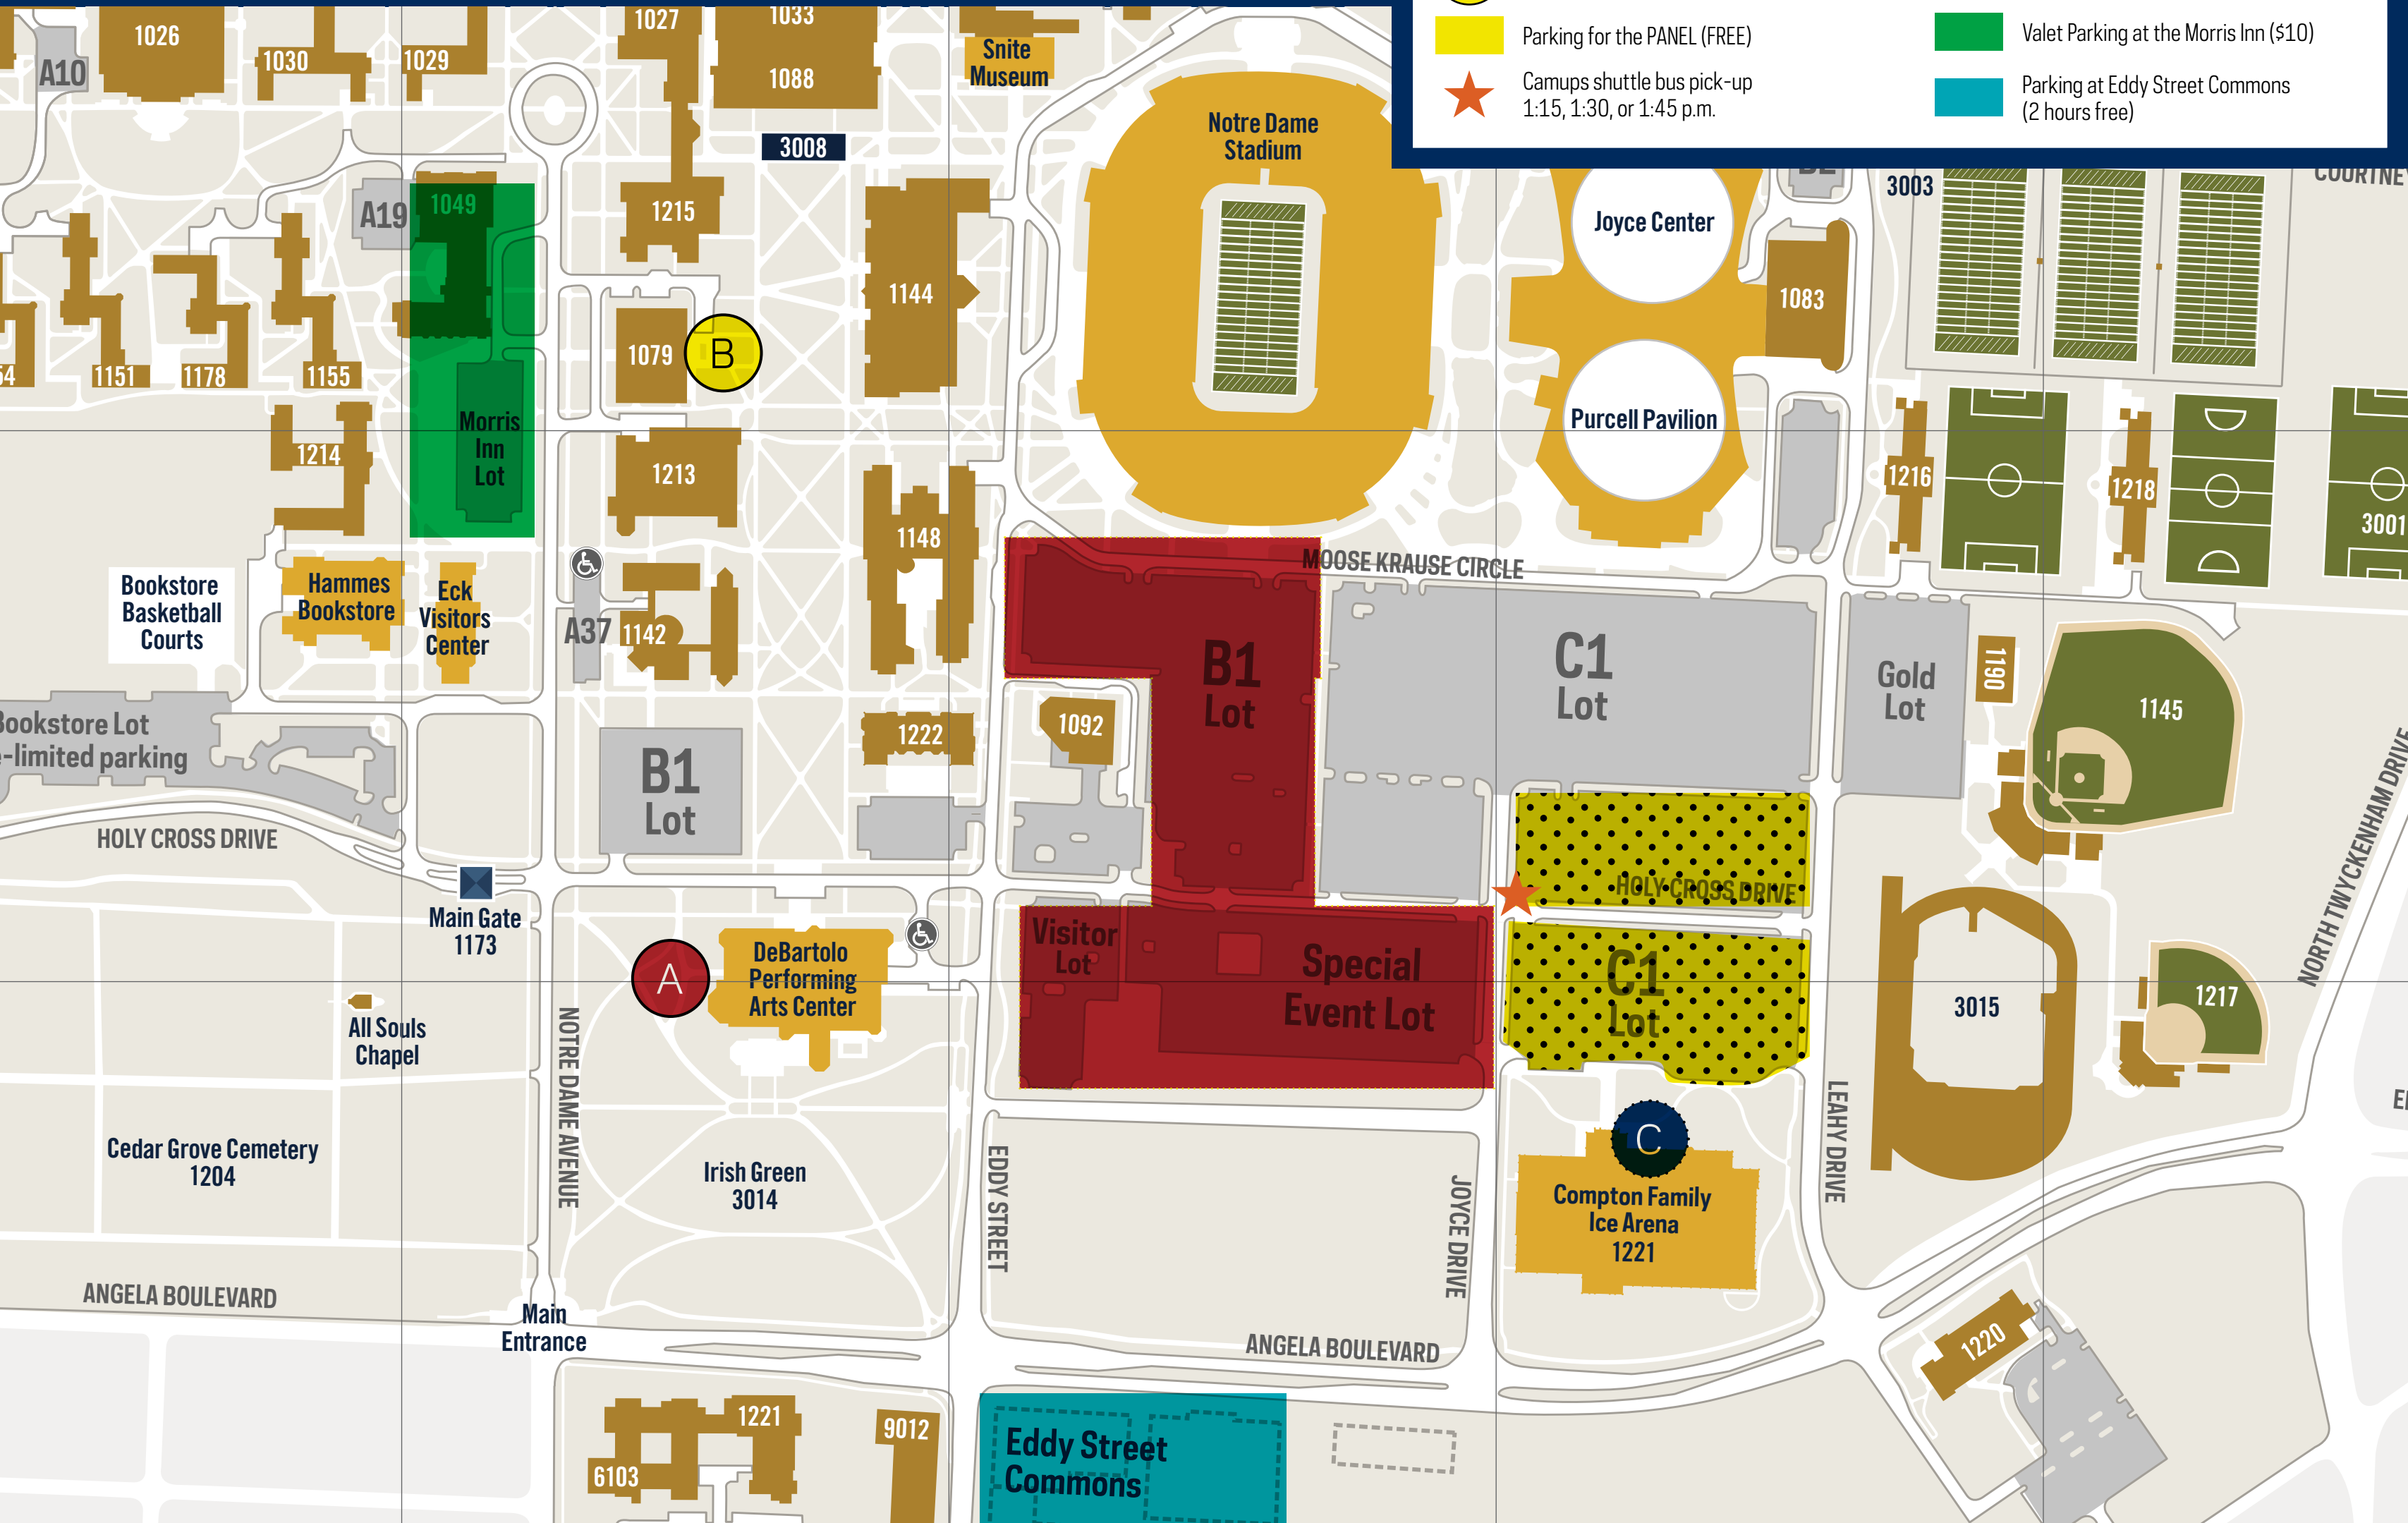

ELITE ATHLETES & THE COLD WAR

EVENT PARKING | DECEMBER 10 - 11, 2015

NANOVIC.ND.EDU/ELITE

PARKING FOR FILM: RED ARMY DeBartolo Performing Arts Center

- During the academic year, gated parking lots (B and B1 Lots) just north of the center and south of the stadium off of Holy Cross Drive are free and open to the public weekdays after 5 p.m.
- An accessible lot for vehicles with a state approved license plate or hang tag is on the east side of the center.
- Parking is not permitted in the paved brick area or curbside except in the 10-minute parking zone. However, you are welcome to drop off passengers in this area before proceeding to a parking lot.
- Off-campus parking is available across Edison Road at Eddy Street Commons. Parking is free the first two hours.

PARKING FOR THE HOCKEY GAME Compton Family Ice Arena

- Parking is free of charge. Most parking is located on the south and north side of the Purcell Pavilion and around the Compton Family Ice Arena. Vehicles may access the parking lots by entering Edison Road and Leahy Drive via the south.
- Accessible parking is available next to the front entrance of Compton Family Ice Arena for vehicles with a state approved license plate or hang tag, on a first come, first served basis.
- Additional parking can be found off-campus across Edison Road at Eddy Street Commons. Parking is free the first two hours.

Parking for the PANEL (FREE)

Valet Parking at the Morris Inn (\$10)

Campus shuttle bus pick-up
1:15, 1:30, or 1:45 p.m.

Parking at Eddy Street Commons
(2 hours free)